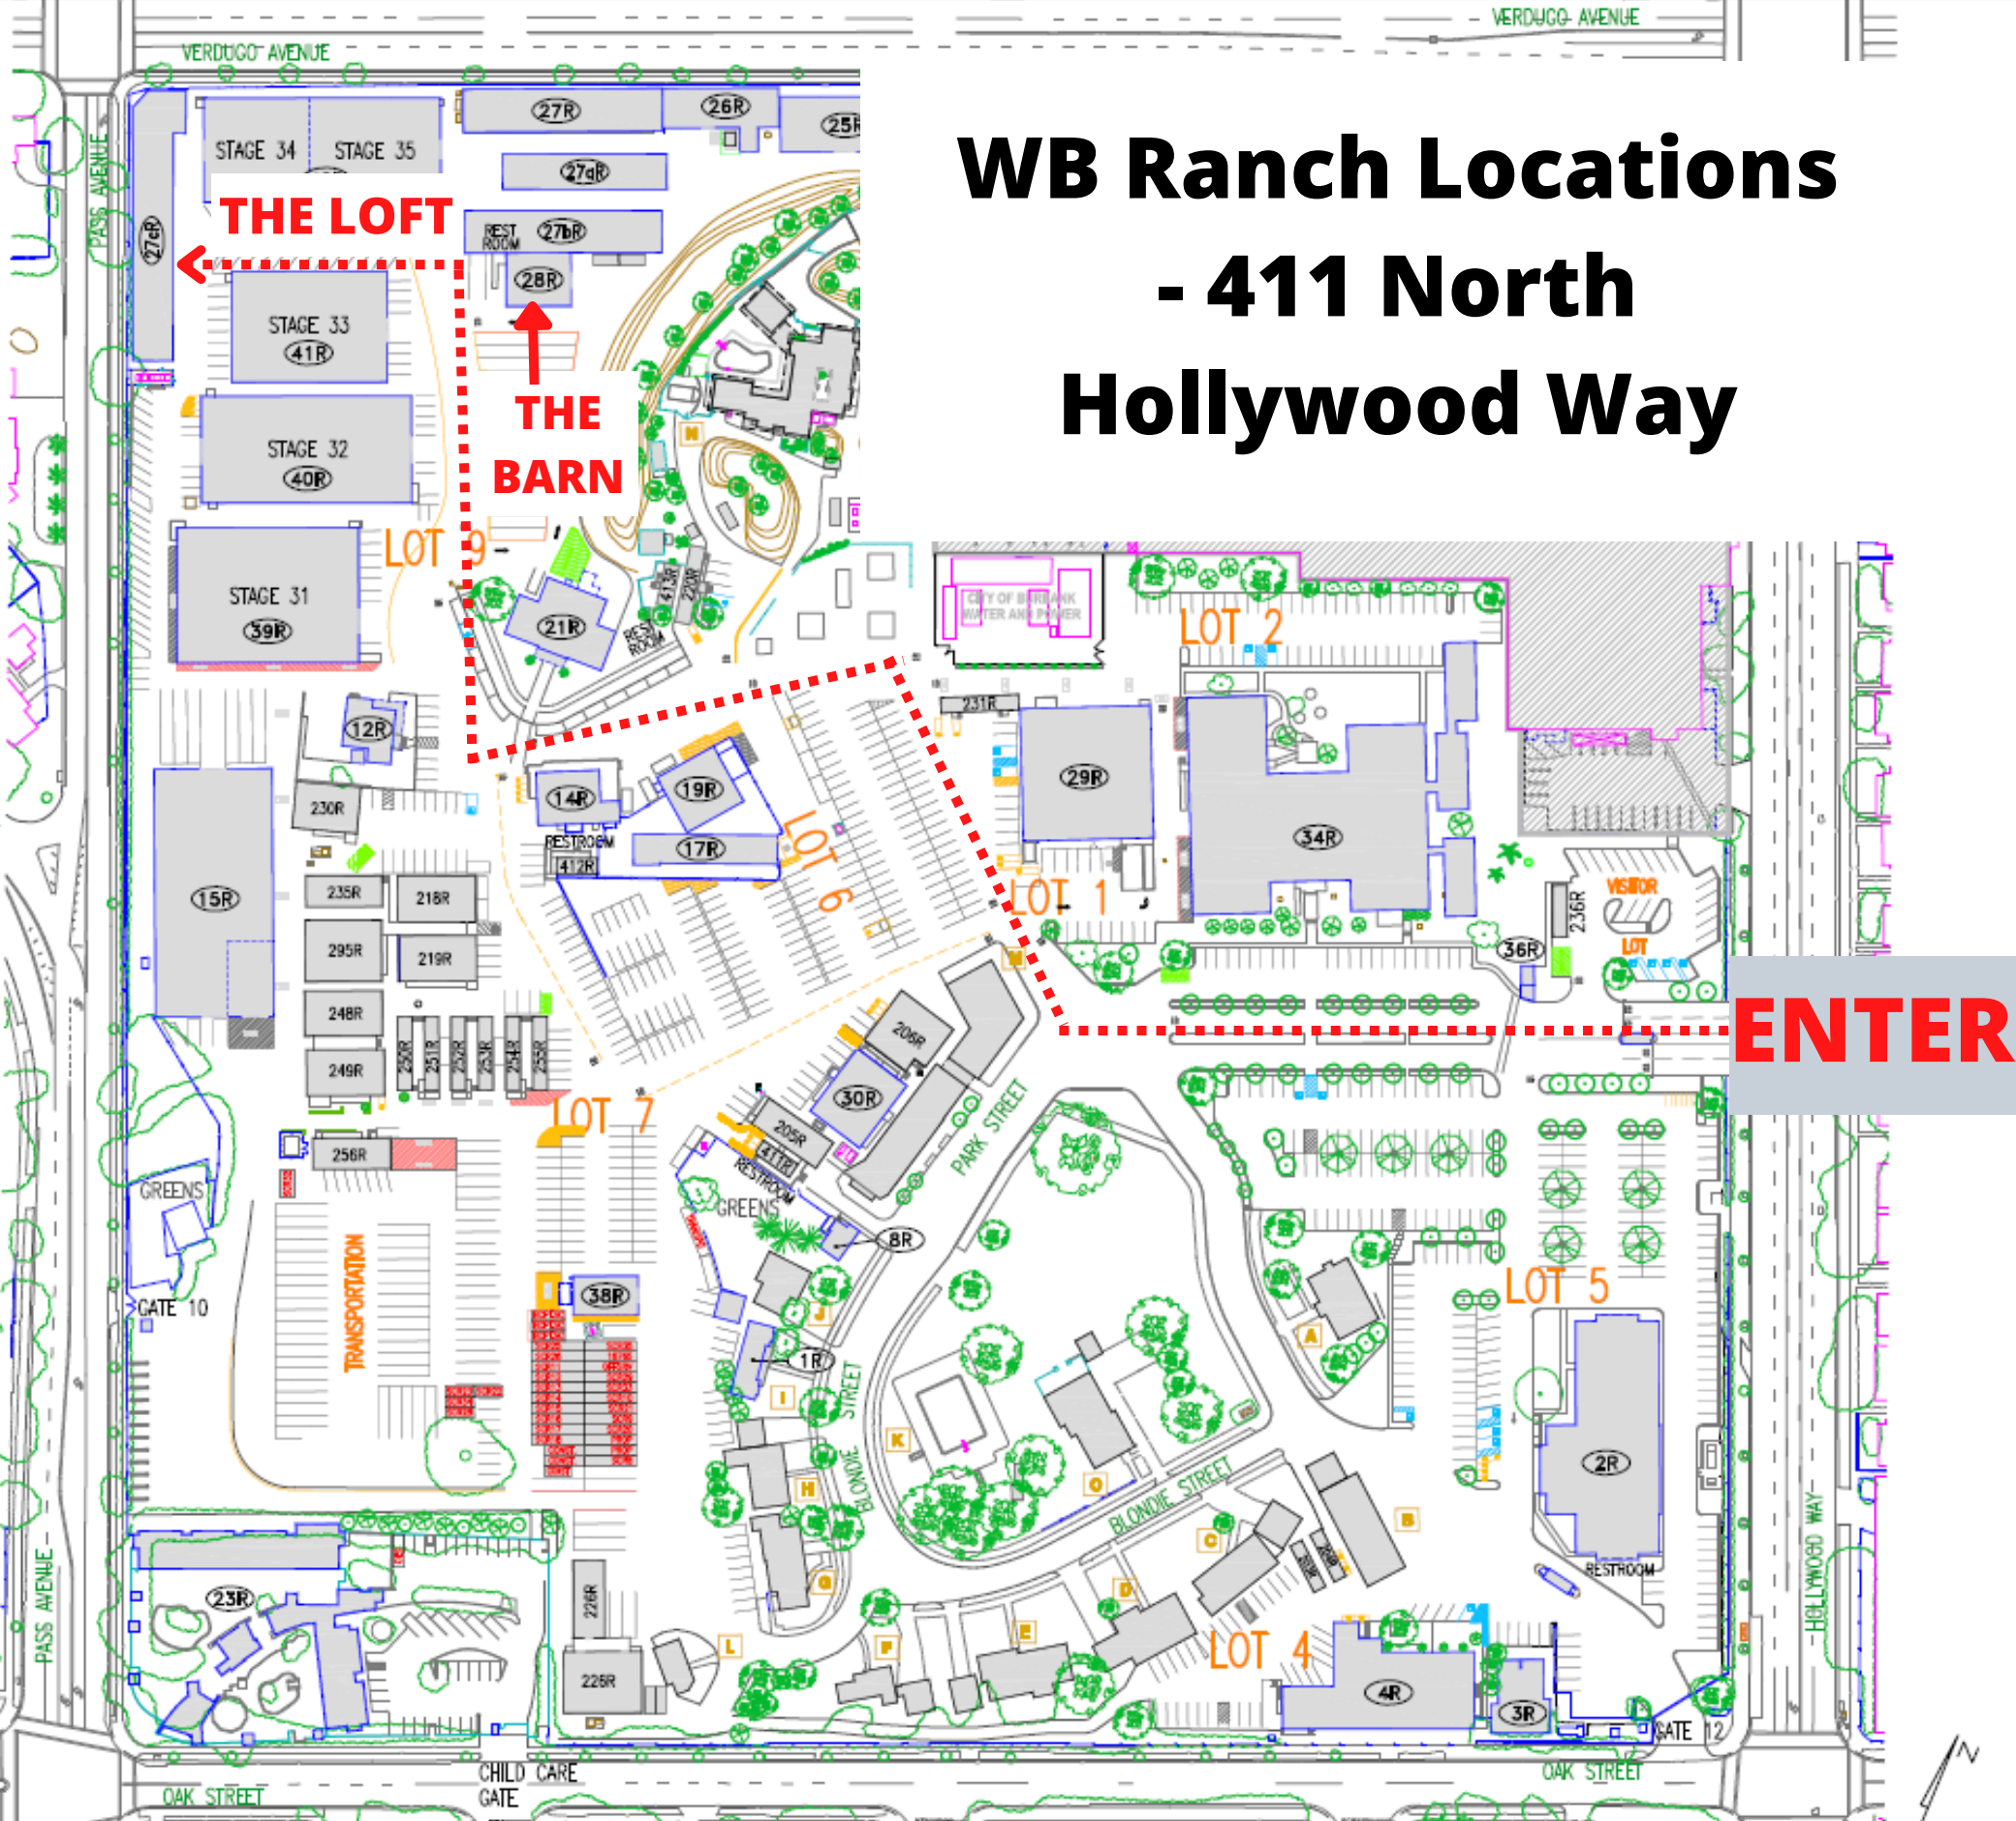

# WB Ranch Locations - 411 North Hollywood Way

- Enter from Gate 11 on N. Hollywood Way
- Your pass is for the Main Lot AND Ranch